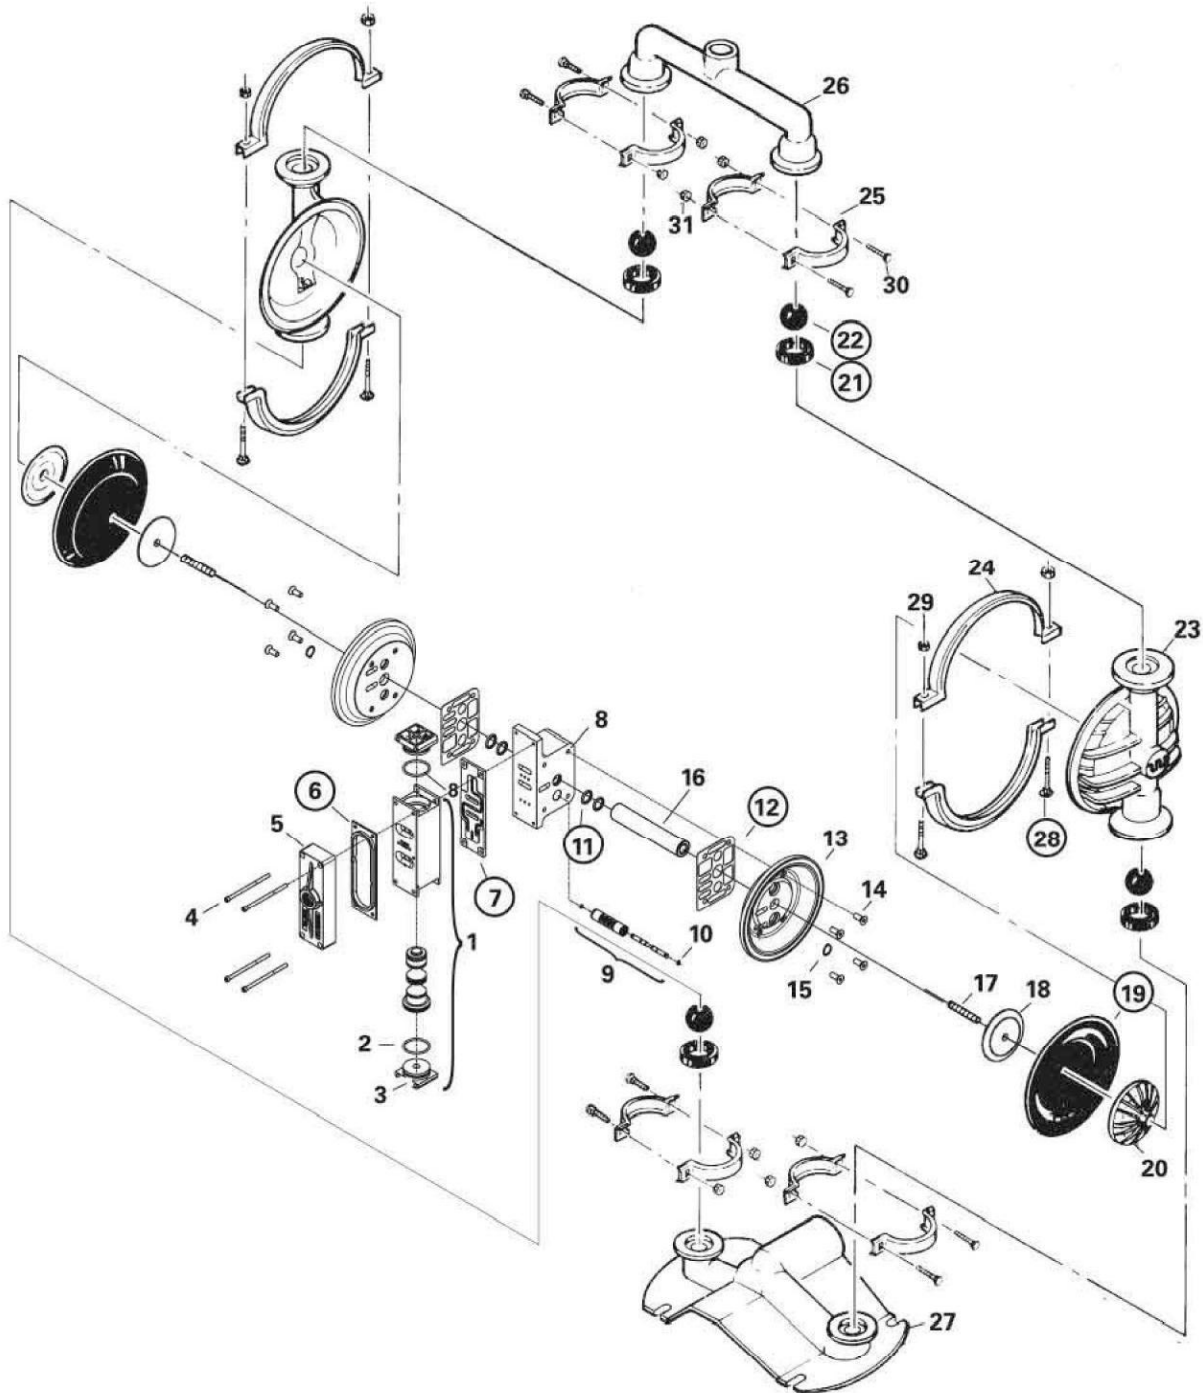

EXPLODED VIEW AND PARTS LISTING

PV4 METAL

Rubber/TPE/Ultra-Flex™-Fitted

EXPLODED VIEW

ALL CIRCLED PART IDENTIFIERS ARE INCLUDED IN REPAIR KITS (see section 9).